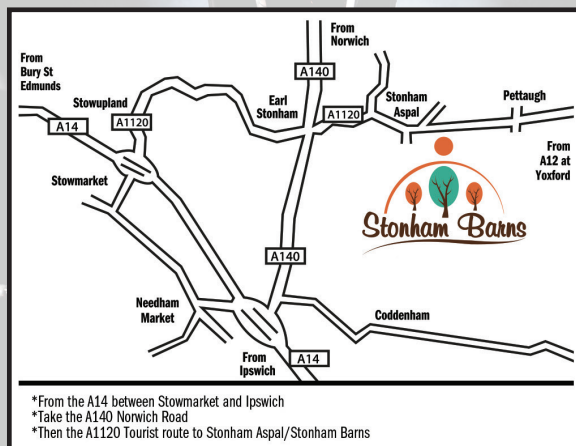

A Great Family Day Out

Other attractions at Stonham Bains

- **Tumbledown Soft Play Barn**
- **Smugglers Bay Adventure Golf**
- **Suffolk Owl Sanctuary**
- **Golf Centre & Golf Course**
- **Fishing Lakes**
- **Holiday Park**
- **Antique, Clothes Shops**
- **Restaurant**
- **Gift Shops**
- **Garden Centre**

SOME OF OUR OTHER EVENTS COMING IN 2019

Potato Day
1970's Soul Night
Antiques Fair
Easter Fest
Spring Break
Natural Dog Show
Steam & Vintage Show

Truck Show
Mini Show
History Alive
Gone to Earth
Dub Vacation
Classic Car Show
Knuckle Busters

Low Collective
Swedefest Truck Show
American Car Show
Saxon & Viking Festival
Fireworks & Halloween
Elvis Night
Christmas Craft Fair