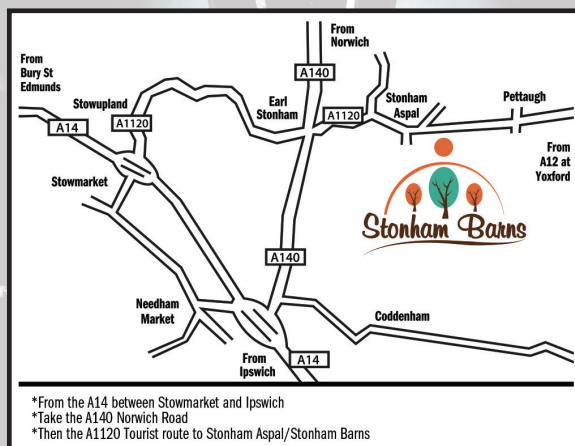

Other attractions at Stonham Bains

- Tumbledown Soft Play Barn
- Smugglers Bay Adventure Golf
- Owl Sanctuary & Jenny's Ark Pet Zoo
- Golf Centre & Golf Course
- Fishing Lakes
- Holiday Park
- Antique, Clothes Shops
- Restaurant
- Gift Shops
- Garden Centre