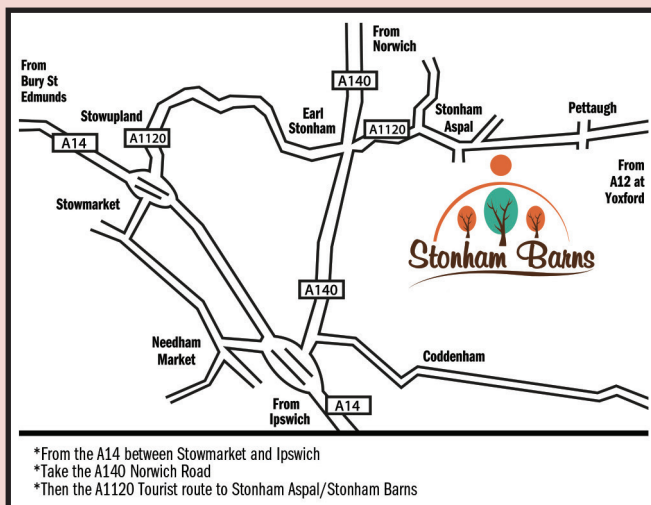

A Great Family Day Out

Other attractions at Stonham Barns

- **Tumbledown Soft Play Barn**
- **Smugglers Bay Adventure Golf**
- **Suffolk Owl Sanctuary**
- **Golf Centre & Golf Course**
- **Fishing Lakes**
- **Holiday Park**
- **Antique, Clothes, Gift Shops**
- **Restaurant**
- **Garden Centre**
- **Theatre**

SOME OTHER EVENTS FOR 2020

Potato Day	Caravan and Camping Weekend	Countryside Show
Charity Night	History Alive	Swedefest Truck Show
Easterfest CMF	Dub Vacation	American Car Show
Spring Break Car Show	Classic Car Show	Saxon & Viking Festival
Motorcycle Show	Vintage & Commercial Show	Fireworks & Halloween
Truck Show	Knucklebusters Car Show	Christmas Fair
Mini Car Show	Barnfest CMF	Panto