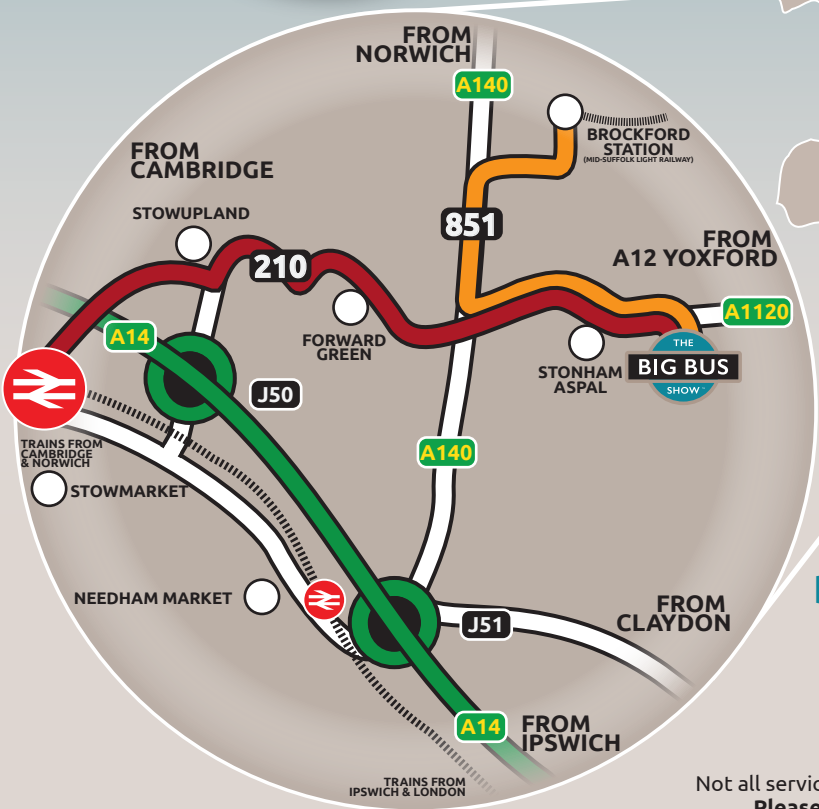

THE BIG BUS SHOW™

ENJOY OUR REGULAR FREE BUS SERVICES TO & FROM STOWMARKET or BROCKFORD STATION (for MSLR) AND STONHAM BARNES ALL DAY*

**ALL SERVICES ARE SUBJECT TO AVAILABILITY BUT EVERY EFFORT WILL BE MADE TO OPERATE THEM.*

Not all services will be operated using buggy or wheelchair friendly vehicles. Please check with rally control on the day for availability of these.

210 Stonham Barns to Stowmarket Rail Station

STONHAM BARNES, Car Park
Buses depart from near Teapot Tearoom
 STONHAM ASPAL, Ten Bells
 EARL STONHAM, Valley Farms
 STOWUPLAND, Crown Pub
STOWMARKET, Railway Station

STOWMARKET, Railway Station
 STOWUPLAND, Crown Pub
 EARL STONHAM, Valley Farms
 STONHAM ASPAL, Ten Bells
STONHAM BARNES, Car Park

851 Stonham Barns to Mid-Suffolk Light Railway

STONHAM BARNES, Car Park
Buses depart from near Teapot Tearoom
 BROCKFORD STATION arr

This trip connects with 1620 to Stowmarket