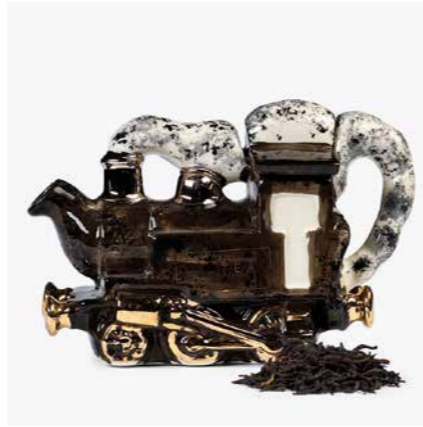

LOCO
1 CUP
SPECIFICATIONS (mm)
(W)155 x (H)100 x (D)60