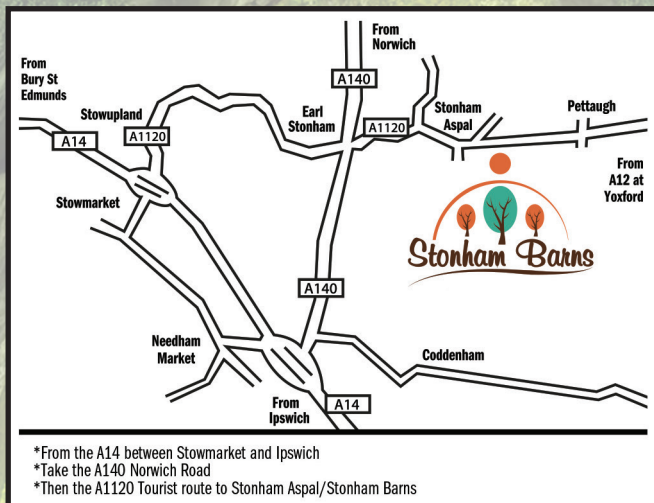

A Great Family Day Out

Other attractions at Stonham Bams

- Tumbledown Soft Play Barn
- Smugglers Bay Adventure Golf
- Suffolk Owl Sanctuary
- Golf Centre & Golf Course
- Fishing Lakes
- Holiday Park
- Antique, Clothes Shops
- Restaurant
- Gift Shops
- Garden Centre

SOME OTHER EVENTS FOR 2020

Potato Day	Mini Car Show	Barnfest CMF
Charity Night	Caravan and Camping Weekend	Countryside Show
Easterfest CMF	History Alive	Swedefest Truck Show
Spring Break	Dub Vacation	American Car Show
Custom Car Show	Classic Car Show	Saxon & Viking Festival
Motorcycle Show	Vintage & Commercial Show	Fireworks & Halloween
Steam & Vintage Show	Knucklebusters Car Show	Christmas Fair

www.stonhambams.co.uk

Pettaugh Road, Stonham Aspal,
Stowmarket, Suffolk IP14 6AT

Tel: 01449 711111