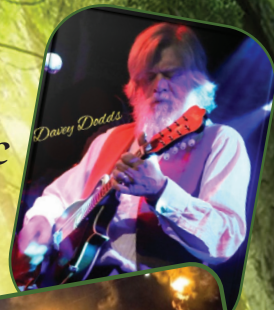

Gone to Earth Festival

Bringing together love, laughter, magic and merriment

**SATURDAY 18th &
SUNDAY 19th JULY 2020**

*Traditional Folk Music
with a Modern Twist*

Davey Dobbs

Will be playing Friday evening

India Blue - Pixiephonix

Spin Spirit - Flutacious

Belly and Morris Dancers

Carys - Touch the Earth

The Raven Drummers

Many stalls, Dancers, Work Shops

A safe place for your children to play

Clever Crafters

Tarot - Reiki - Meditation

Goddess Temple - Healing

And much more ...

Food and drink for all

Camping - Friday afternoon
to Monday Morning

For prices, ticket bookings and more information go to

www.stonhambarns.co.uk

Pettaugh Road, Stonham Aspal, Suffolk IP14 6AT