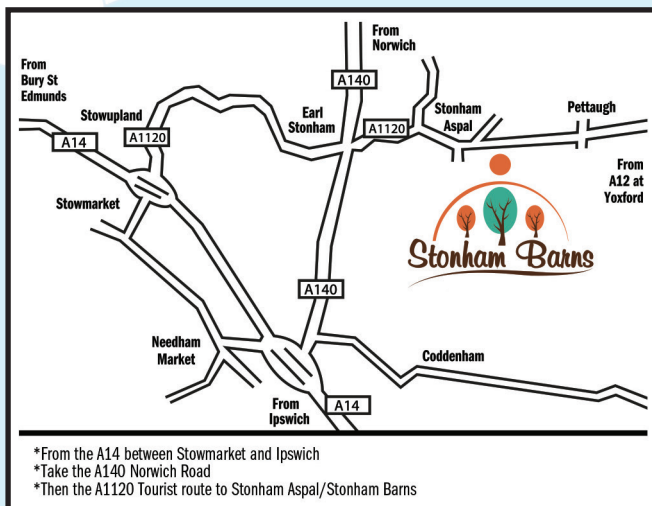

A Great Family Day Out

Other attractions at Stonham Bams

- **Tumbledown Soft Play Barn**
- **Smugglers Bay Adventure Golf**
- **Suffolk Owl Sanctuary**
- **Golf Centre & Golf Course**
- **Fishing Lakes**
- **Holiday Park**
- **Antique, Clothes, Gift Shops**
- **Restaurant**
- **Garden Centre**
- **AMP Theatre**

SOME OTHER EVENTS FOR 2019

Swedefest Truck Show
American Car Show
Antiques Fair
Saxon & Viking Festival
Halloween Spooktacular
Fireworks & Halloween

Christmas Craft Fair
Christmas Comedy Night
Breakfast with Santa
Adult Panto
Mrs B's Christmas Comedy Dinner
Aladdin the Panto

www.stonhambarns.co.uk

Pettaugh Road, Stonham Aspal,
Stowmarket, Suffolk IP14 6AT

Tel: 01449 711111