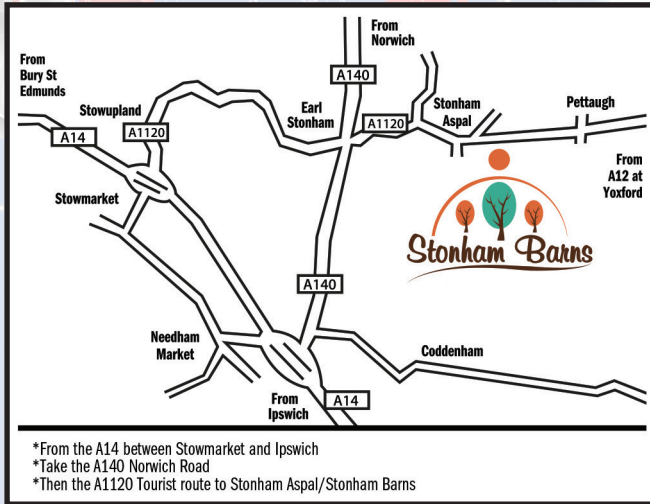

## Other attractions at Stonham Barns

- **Tumbledown Soft Play Barn**
- **Smugglers Bay Adventure Golf**
- **Suffolk Owl Sanctuary**
- **Golf Centre & Golf Course**
- **Fishing Lakes**
- **Holiday Park**
- **Antique, Clothes, Gift Shops**
- **Restaurant**
- **Garden Centre**
- **Indoor Theatre**