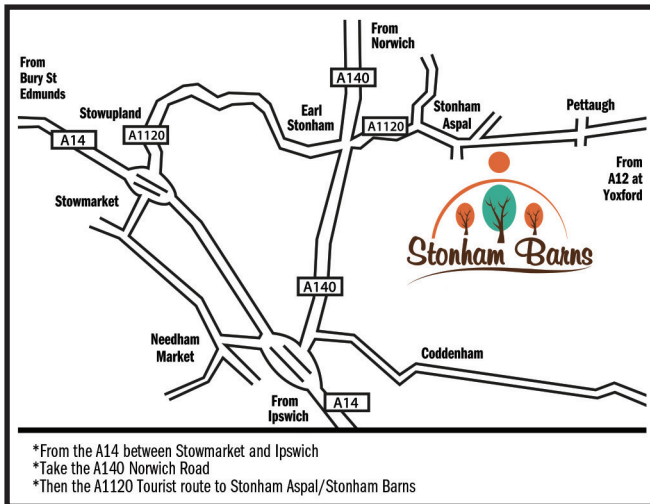

A Great Family Day Out

Other attractions at Stonham Bams

- Tumbledown Soft Play Barn
- Smugglers Bay Adventure Golf
- Suffolk Owl Sanctuary
- Golf Centre & Golf Course
- Fishing Lakes
- Holiday Park
- Antique, Clothes, Gift Shops
- Restaurant
- Garden Centre
- Indoor Theatre

OTHER EVENTS FOR 2019

Friday 13th, 20th & Saturday 21st December: Adult Panto
Saturday 14th December: Mrs B's Christmas Comedy Dinner Show
Friday 20th to Tuesday 31st December (excluding 25th/26th): Aladdin

www.stonhambarns.co.uk

Pettaugh Road, Stonham Aspal,
Stowmarket, Suffolk IP14 6AT

Tel: 01449 711111