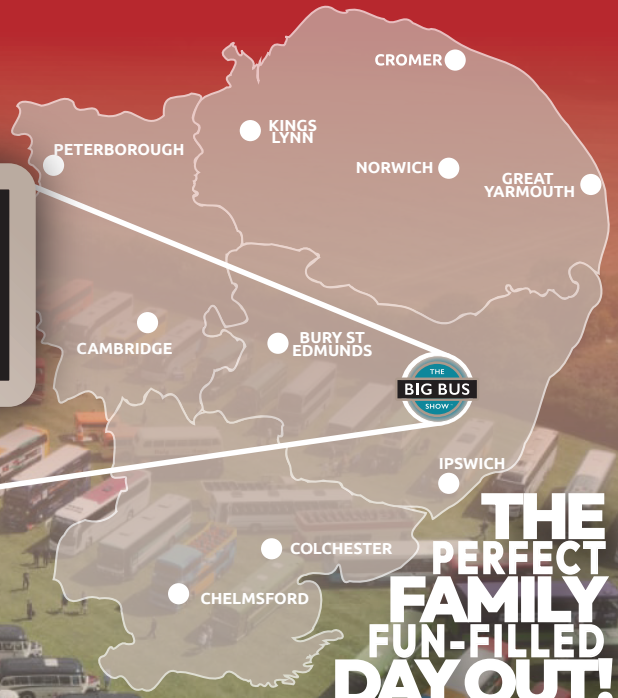

This show is brought to you by: **The EASTERN COUNTIES**
Bus Preservation Group

THE BIG BUS SHOW

- 130+ vehicles showcased in 2025!
- Regular **FREE** buses to&from the **Mid-Suffolk Light Railway** plus surrounding areas
- Big Bus Show Merchandise
- Top Field Light Railway
- Fairground & Mini Golf and much more!
- Pre purchase tickets online!

Scan me!
Visit the website

Sunday 9 August 2026

Gates open: **1000 - 1600**

Stonham Barns Park, Stowmarket, Suffolk, IP14 6AT

what3words maps.correctly.stunner

UNDER 12's
FREE!

ADULT PRICE
£7.50

FAMILY TICKET
£25
*Family ticket (2 adults & 2 children Saving £5)