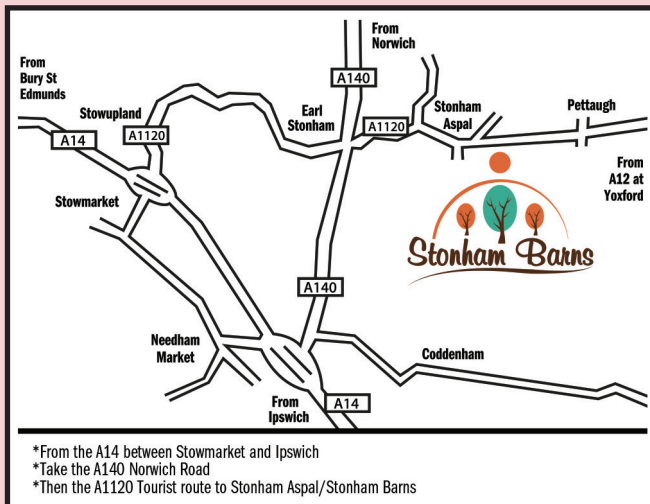

A Great Family Day Out

Other attractions at Stonham Bains

- **Tumbledown Soft Play Barn**
- **Smugglers Bay Adventure Golf**
- **Suffolk Owl Sanctuary**
- **Golf Centre & Golf Course**
- **Fishing Lakes**
- **Holiday Park**
- **Antique, Clothes, Gift Shops**
- **Restaurant**
- **Garden Centre**
- **AMP Theatre**

SOME OTHER EVENTS FOR 2019

Summer Variety Show
Adventures in Space
Dub Vacation
Rocky Horror Tribute Show
Classic Car Show
Once Upon A Princess

Knuckle Busters
Low Collective
Countryside Show
Swedefest Truck Show
American Car Show
Antiques Fair

Saxon & Viking Festival
Halloween Spooktacular
Fireworks & Halloween
Christmas Craft Fair
Mrs B's Comedy Dinner
Aladdin

www.stonhambarns.co.uk

Pettaugh Road, Stonham Aspal, Stowmarket, Suffolk IP14 6AT

Tel: 01449 711111