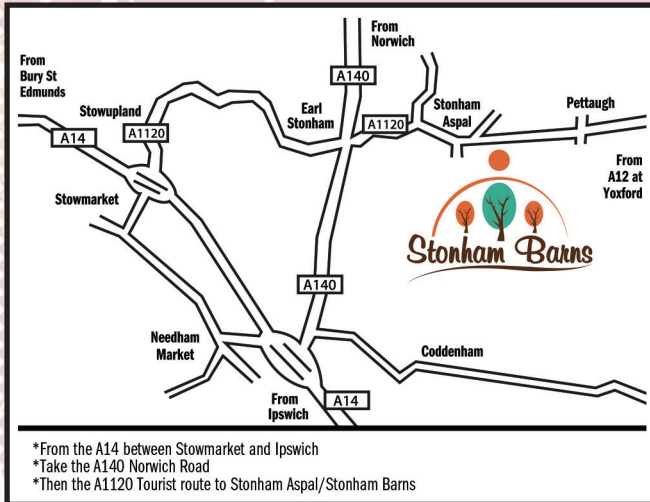

Strictly over 18's only

www.stonhambarns.co.uk

Pettaugh Road, Stonham Aspal, Stowmarket, Suffolk IP14 6AT

Tel: 01449 711111

A Great Family Day Out

Other attractions at Stonham BARNs

- Tumbledown Soft Play Barn
- Smugglers Bay Adventure Golf
- Suffolk Owl Sanctuary
- Golf Centre & Golf Course
- Fishing Lakes
- Holiday Park
- Antique, Clothes, Gift Shops
- Restaurant
- Garden Centre
- Indoor Theatre