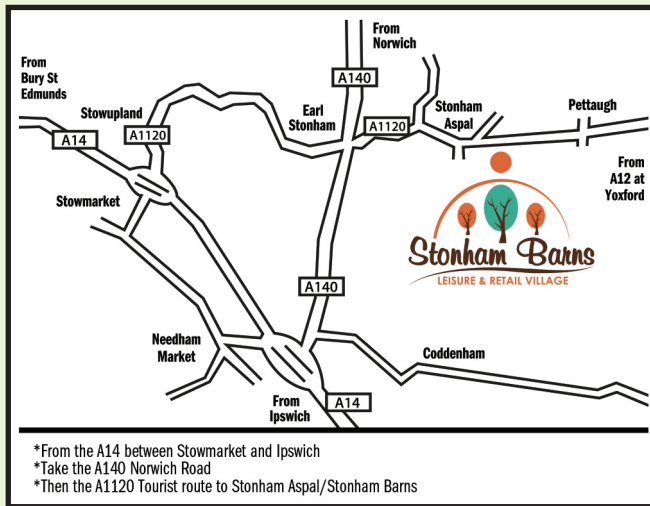

A Great Family Day Out

Other attractions at Stonham Bards

- Owl Sanctuary
- Golf Course
- Fishing Lakes
- Holiday Park
- Antique, Clothes Shops
- Restaurant
- Gift Shops
- Garden Centre

SOME OF OUR EVENTS COMING UP IN 2018

Sat 19th & Sun 20th May: Steam & Vintage Show

Sun 27th May: Stonham Truck Show

Tues 29th & Weds 30th May: Children's Fest

Fri 1st-Sun 3rd June: Mini Barn Bash

Sat 23rd & Sun 24th June: Breckland Country Music Show

Sat 30th June & Sun 1st July: History Alive

Sat 21st & Sun 22nd July: The World Food Show

Mon 6th to Sun 12th August: Dub Vacation

Sun 19th August: Classic Car Show

Sat 25th-Mon 27th August:
Knuckle Busters at The Bards

Fri 31st August, Sat 1st & Sun 2nd September:
Stonfest Country Music Festival