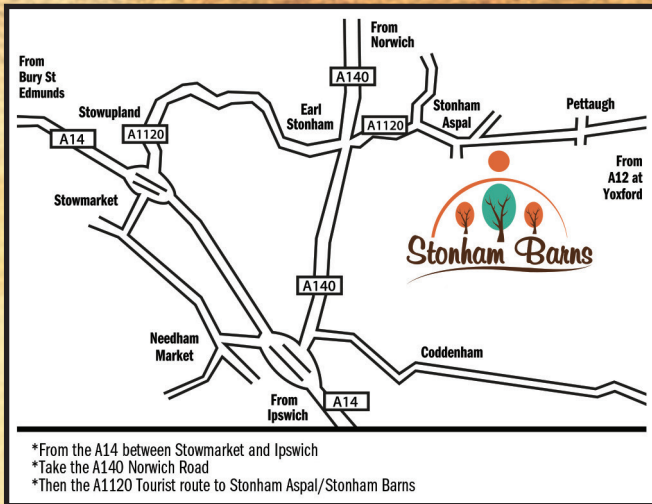

A Great Family Day Out

Other attractions at Stonham Bams

- **Tumbledown Soft Play Barn**
- **Smugglers Bay Adventure Golf**
- **Suffolk Owl Sanctuary**
- **Golf Centre & Golf Course**
- **Fishing Lakes**
- **Holiday Park**
- **Antique, Clothes Shops**
- **Restaurant**
- **Gift Shops**
- **Garden Centre**